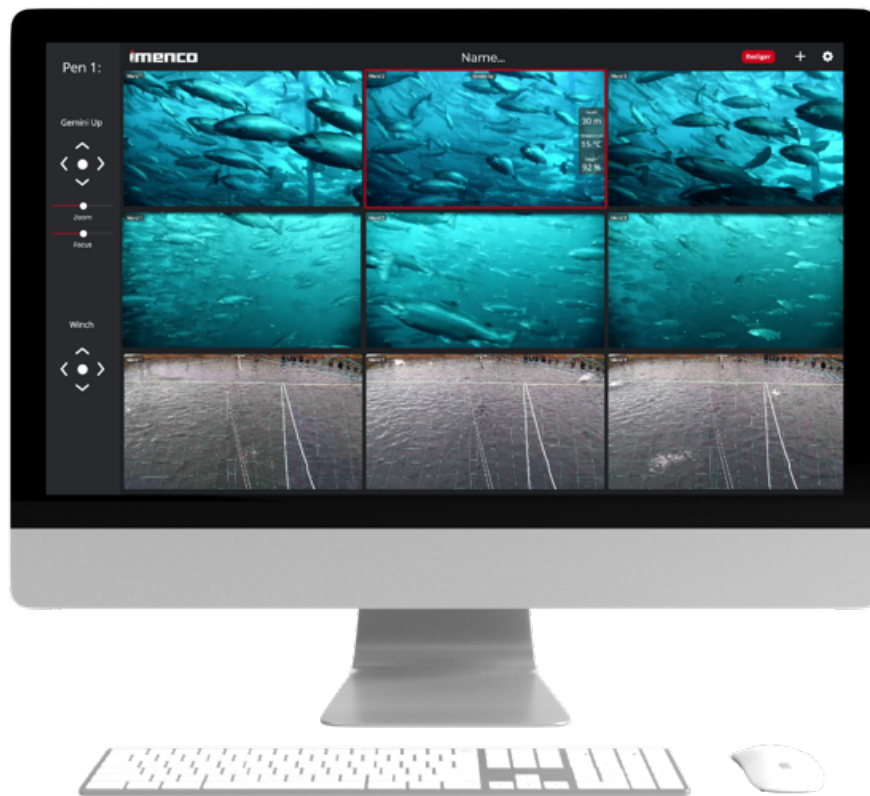

Camera system – Insight

The most modern
camera system for
ocean-based fish farming

We have further developed our products for farming in our Insight range. This series consists of the most modern components you can get hold of for your plant. What characterizes the series is ease of use, image quality and robust and maintenance-friendly components.

For further information, email
imenco.havbruk@imenco.com

Camera system – Insight

Our Insight series consists of the following:

Pixelite Insight – Our latest cage camera with crystal clear 4K video even in difficult lighting conditions.

Smart Winch Insight – Smart winch that moves camera to pre-programmed positions at the touch of a button or completely automatically.

Imenco Insight – Our latest software for our systems. Unique experience to control the entire system in an easy-to-use interface. In addition to this, we also have our updated Fish Health Camera which is also available in this series.

Fish Health Insight – Tailored for machine learning, Fish Health Insight uses underwater camera images in aquaculture to count lice, estimate biomass and other machine learning algorithms.